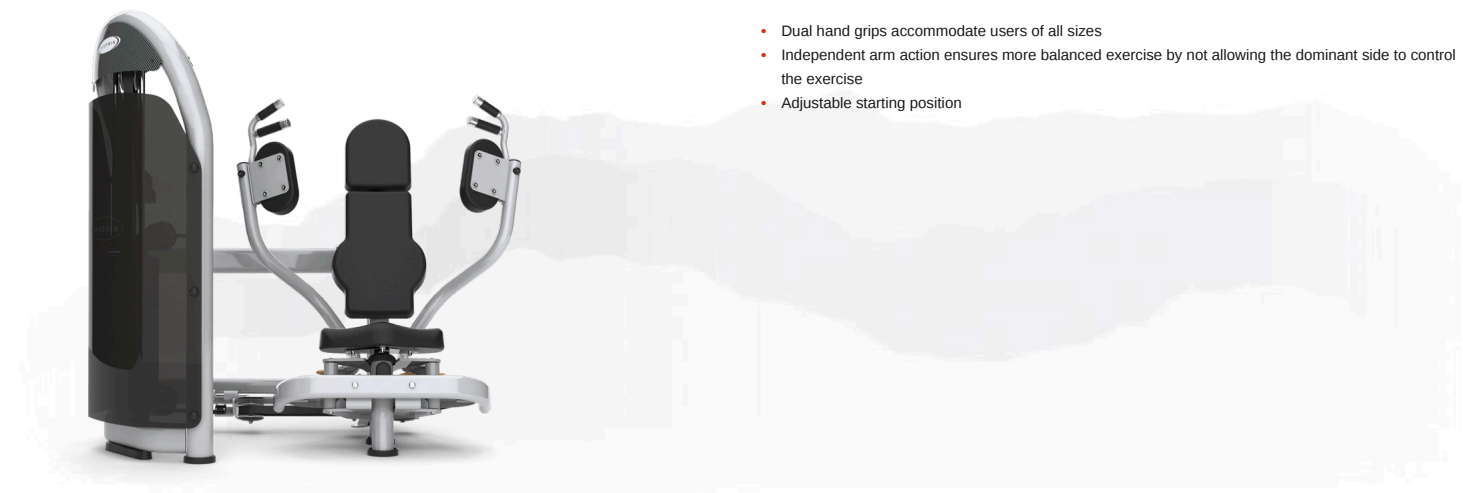

Aura Pectoral Fly

G3-S12

- Dual hand grips accommodate users of all sizes
- Independent arm action ensures more balanced exercise by not allowing the dominant side to control the exercise
- Adjustable starting position

EASE OF USE	
COLOR-CODED PIVOTS & ADJUSTS	Yes
INSTRUCTIONAL PLACARDS	Yes
BOTTLE & TOWEL HOLDER	Yes
ERGO FORM CUSHIONS	Yes

FRAME & BELT	
FRAME FINISH	Proprietary two-coat powder process
OVER-SIZED INTERNAL FRAME TUBING	Yes
BELT TRANSMISSION	Reinforced 15/16" flat Kevlar/urethane belt
FRAME COLOR	Iced Silver

TECH SPECS	
OVERALL DIMENSIONS (L X W X H)	113.3 x 156.8 x 150.6 cm / 44.6" x 61.7" x 59.3"
SHIPPING WEIGHT	299 kg / 660 lbs.
WEIGHT STACK	91 kg / 200 lbs.
TOTAL WEIGHT	246 kg / 542 lbs.

WEIGHT STACK	
SUSPENSION	3-Point Design
SELF-LUBRICATING WEIGHT STACK BUSHINGS	Solid cold-rolled steel plate, with Teflon inner bushings.
GUARDS & PULLEYS COVERS	Yes
WEIGHT PINS	Magnetic & tethered