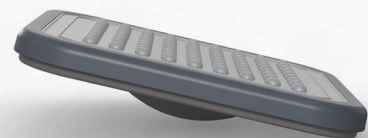

CUBE

HCU30

COMPACT DESIGN. TREMENDOUS VERSATILITY.

Bring home our compact new Cube to begin your fitness journey today. It comes with everything you need to get started — like bands, bars, a balance board, weight plates and more — and includes integrated storage to keep them out of your way when not in use. It even connects with our atZone app for guided workouts designed to help you set and achieve your goals. Best of all, the space-efficient design of our Cube will fit your home like it was made for it — because it was.

INTELLIGENT TRAINING

Our new Cube pairs seamlessly with our exclusive atZone app, offering progressive workouts tailored to your unique strength training goals.

atZone

FOR EXERCISE VARIETY

Our Cube comes with everything you need to start your fitness journey, including resistance bands, weight plates (1 kg / 2.2 lb) x 4, (1.25 kg / 2.7 lb) x 4, (2 kg / 4.4 lb) x 4, two dumbbell bars (3.5 kg / 7.7 lb) and a kettlebell handle (3.5 kg / 7.7 lb).

FOR MORE THAN MUSCLES

The top of our Cube detaches for use as a balance and massage board, letting you take on core strengthening exercises and helping you recover after all the hard work is done.

FOR OPTIMIZED WORKOUTS