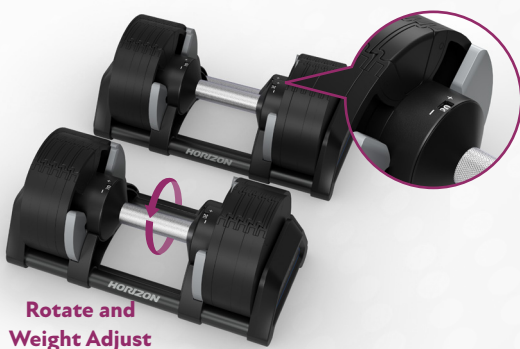

BENCH

HBN70

UPGRADE THE WAY YOU TRAIN

Now home strength training is more intelligent than ever. Our new Bench pairs seamlessly with our exclusive atZone app for progressive training tailored to your goals. The ultra-comfortable backrest adjusts to five angles for dynamic workouts, and it includes easily adjustable dumbbells and kettlebells to help you get started, plus integrated storage to keep them out of your way. Bring home our new bench today to get a smart foundation for strength training in your home.

ADJUSTABLE DUMBBELL

An intuitive twist-and-lift solution for adjustable dumbbells.

ADJUSTABLE KETTLEBELL

The smart press-and-pin to effortlessly select your desired kettlebell weight.

BENCH

HBN70

EASY ADJUSTMENTS

The backrest adjusts to five angles for a range of dynamic workouts and to target the specific muscle groups you want to tone and build.

CLUTTER-FREE CONVENIENCE

Our Bench includes integrated storage space so dumbbells, kettlebells and other accessories are always easy to access but never in your way.

DYNAMIC RESISTANCE OPTIONS

Easily attach resistance bands to anchor points, offering varied levels of intensity and challenge.

FEATURES	
Model Number	HBN70
Frame Construction	Metal sheet / ABS
Frame Color	Matte Black / Graphite Gray
Pad Color	Black
Backrest Adjustment	5 Positions
Hook	6
Storage space	Yes (an see-through storage & top-opening drawer)
Accessories	1 pairs of adjustable dumbbells 1 piece of adjustable kettlebell
Adjustable Weight (DUMBBELL)	Adjusts from 2 to 20 kg with instant-twist weight selection grip 10 levels: 2-4-6-8-10-12-14-16-18-20 kg *The grip length vary with weight
Adjustable Weight (KETTLEBELL)	Adjusts from 6 to 16 kg with easy-to-use weight selection pins. 6 levels: 6-8-10-12-14-16 kg
Security	Lock stack from dropping when: 1. during workout 2. incorrect adjustment position