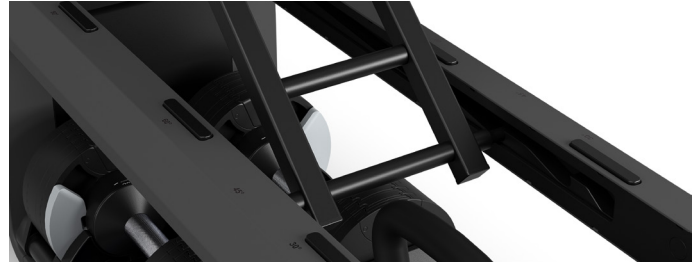

ADJUSTABLE DUMBBELL

An intuitive twist-and-lift solution for adjustable dumbbells.

ADJUSTABLE KETTLEBELL

The smart press-and-pin to effortlessly select your desired kettlebell weight.

BENCH

HBN70

EASY ADJUSTMENTS

The backrest adjusts to five angles for a range of dynamic workouts and to target the specific muscle groups you want to tone and build.

CLUTTER-FREE CONVENIENCE

Our Bench includes integrated storage space so dumbbells, kettlebells and other accessories are always easy to access but never in your way.

DYNAMIC RESISTANCE OPTIONS

Easily attach resistance bands to anchor points, offering varied levels of intensity and challenge.

FEATURES	
Model Number	HBN70
Frame Construction	Metal sheet / ABS
Frame Color	Matte Black / Graphite Gray
Pad Color	Black
Backrest Adjustment	5 Positions
Hook	6
Storage space	Yes (an see-through storage & top-opening drawer)
Accessories	1 pairs of adjustable dumbbells 1 piece of adjustable kettlebell
Adjustable Weight (DUMBBELL)	Adjusts from 2 to 20 kg with instant-twist weight selection grip 10 levels: 2-4-6-8-10-12-14-16-18-20 kg *The grip length vary with weight
Adjustable Weight (KETTLEBELL)	Adjusts from 6 to 16 kg with easy-to-use weight selection pins. 6 levels: 6-8-10-12-14-16 kg
Security	Lock stack from dropping when: 1. during workout 2. incorrect adjustment position