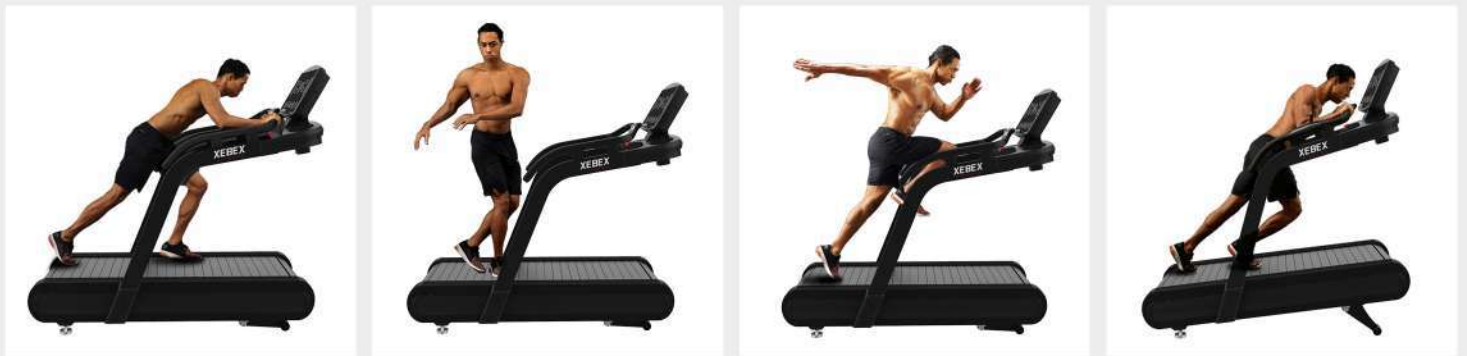

Multi-Skill Training