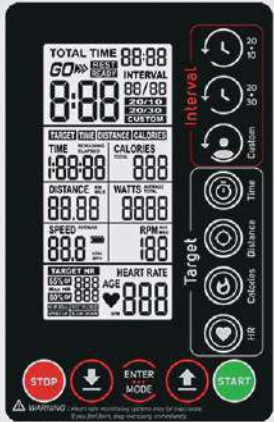

## AMSB-01-E

**PATENT PENDING**

**USER-FRIENDLY CONSOLE**

- Super Big LCD Display
- Console designed for simplicity and easy viewing
- RPM/ Distance/ Calories/ Pulse/Watts/Speed/Time
- Color-Coded Progress Circle for easy progress tracking

### SPECIFICATIONS

- Net Weight: 57.6 kg (127 lbs.)
- Ship Weight: 66 kg (145.5 lbs.)
- Ship Dimensions: 137x42x110 cm

### MICRO-ADJUSTABLE SEAT

Saddle fore/aft :  
1.5 in (38.1 mm) Approximately

Seat Angle :  
30 Degrees of Seat Angle  
Adjustability

Seat height Range:  
11.65 in ( 29.6 cm) of  
Adjustability  
(30 levels)